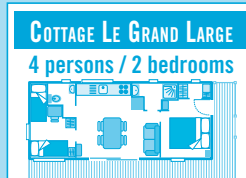

*subject to availability. / **offers cannot be combined and are subject to conditions and to availability.

Weekend discovery package (Price in euros per rental unit)	10/04, 17/04, 24/04	01/05, 29/05, 12/06, 19/06	08/05, 05/06, 11/09, 18/09,	26/06
Cottage 4 pers. - 2 bdrms 🌸🌸🌸 Roulotte 4 pers. - 2 bdrms 🌸🌸 Cottage 4/5 pers. - 2 bdrms 🌸🌸🌸	179	169	159	189
Cottage 2/3 pers. - 2 bdrms 🌸🌸🌸 7 Islands Option Cottage 4 pers. - 2 bdrms 🌸🌸🌸 7 Islands Option	189	179	169	199
Cottage 4/5 pers. - 2 bdrms 🌸🌸🌸 7 Islands Option Cottage 6 pers. - 3 bdrms 🌸🌸🌸	199	189	179	209
Cottage 6 pers. - 3 bdrms 🌸🌸🌸 7 Islands Option Cottage 4 pers. - 2 bdrms 🌸🌸🌸 Le Grand Large 7 Islands Option	219	209	199	239
	229	219	209	249

Plans indicative only

ROULOTTE
 4 persons / 2 bedrooms

20 m², with steps, living area, 2 bedrooms (1 bedroom with double bed, 1 bedroom with 2 single bunk beds), bathroom, separate WC, kitchenette. Garden furniture, 2 sun loungers, parasol.

COTTAGE LE GRAND LARGE
 4 persons / 2 bedrooms

35 m², in prime location. 2 bedrooms: 1 bedroom with king-size bed (160cm), 1 bedroom with 2 single beds. Dishwasher. Bathroom, separate WC. Flat screen TV, DVD player, HiFi system, 2 free passes to the SPA. Barbecue. Beds made.