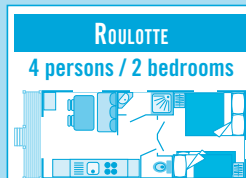

*subject to availability. / **offers cannot be combined and are subject to conditions and to availability.

Weekend discovery package (Price in euros per rental unit)	10/04, 17/04, 24/04	01/05, 29/05, 12/06, 19/06	08/05, 05/06, 11/09, 18/09,	26/06
Cottage 4 pers. - 2 bdrms 🌸🌸🌸 Roulotte 4 pers. - 2 bdrms 🌸🌸 Cottage 4/5 pers. - 2 bdrms 🌸🌸🌸	179	169	159	189
Cottage 2/3 pers. - 2 bdrms 🌸🌸🌸 7 Islands Option Cottage 4 pers. - 2 bdrms 🌸🌸🌸 7 Islands Option	189	179	169	199
Cottage 4/5 pers. - 2 bdrms 🌸🌸🌸 7 Islands Option Cottage 6 pers. - 3 bdrms 🌸🌸🌸	199	189	179	209
Cottage 6 pers. - 3 bdrms 🌸🌸🌸 7 Islands Option Cottage 4 pers. - 2 bdrms 🌸🌸🌸 Le Grand Large 7 Islands Option	219	209	199	239
	229	219	209	249

Plans indicative only

ROULOTTE
 4 persons / 2 bedrooms

20 m², with steps, living area, 2 bedrooms (1 bedroom with double bed, 1 bedroom with 2 single bunk beds), bathroom, separate WC, kitchenette. Garden furniture, 2 sun loungers, parasol.

COTTAGE LE GRAND LARGE
 4 persons / 2 bedrooms

35 m², in prime location. 2 bedrooms: 1 bedroom with king-size bed (160cm), 1 bedroom with 2 single beds. Dishwasher. Bathroom, separate WC. Flat screen TV, DVD player, HiFi system, 2 free passes to the SPA. Barbecue. Beds made.